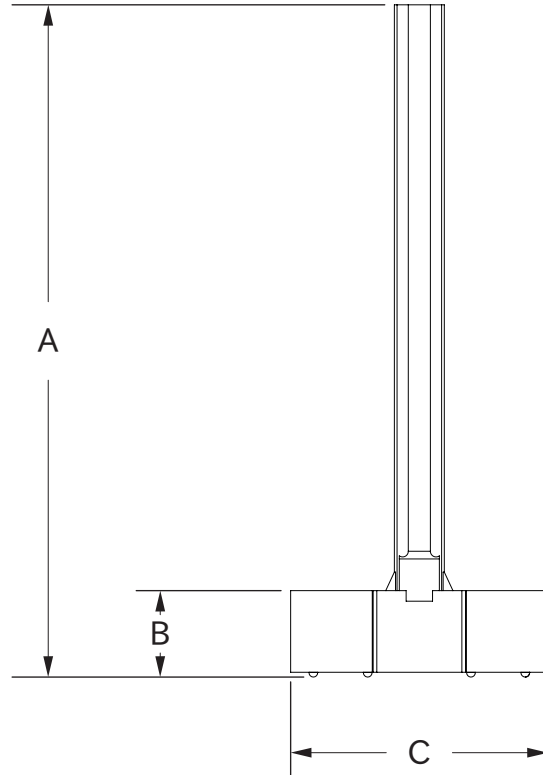

STANDARD DIMENSIONS

PART NUMBER	VOLUME	A INCHES (MM)	B INCHES (MM)
700-100	15 mL	0.53" (13.5)	2.20" (55.9)
700-125	100 mL	0.74" (18.8)	4.12" (104.7)
700-150	100 mL	1.20" (30.5)	3.55" (90.2)
700-650	-	0.25" (6.4)	3.25" (82.6)
700-706	14 mL	0.80" (20.3)	1.32" (33.5)
700-710	2 mL	0.75" (19.1)	0.63" (16.0)
700-712	6 mL	0.82" (20.8)	0.88" (22.4)
700-720	50 mL	1.70" (43.2)	1.85" (47.0)
700-724	3 mL	0.75" (19.1)	0.62" (15.7)
700-730	125 mL	2.38" (60.5)	2.55" (64.8)
700-740	250 mL	3.00" (76.2)	3.06" (77.7)
700-750	500 mL	3.50" (88.9)	3.69" (93.7)
700-960	2400 mL	6.07" (154.2)	6.00" (152.4)

STANDARD DIMENSIONS

PART NUMBER	A INCHES (MM)	B INCHES (MM)	C INCHES (MM)
700-200	7.00" (177.8)	0.90" (22.9)	2.68" (68.1)
700-225	6.98" (177.3)	0.88" (22.4)	2.68" (68.1)
700-240	6.98" (177.3)	0.88" (22.4)	2.68" (68.1)

STANDARD DIMENSIONS

PART NUMBER	VOLUME	A INCHES (MM)	B INCHES (MM)	C INCHES (MM)
700-417	100 mL	1.66" (42.2)	1.88" (47.8)	0.68" (17.3)
700-440	40 mL	3.06" (77.7)	2.43" (61.7)	0.31" (7.9)
700-480	80 mL	5.30" (134.6)	3.33" (84.5)	0.27" (6.9)
700-870	100 mL	3.18" (80.8)	3.03" (77.0)	-

STANDARD DIMENSIONS

PART NUMBER	VOLUME	A INCHES (MM)	B INCHES (MM)	C INCHES (MM)
700-510	10 mL	4.67" (118.5)	0.77" (19.7)	4.06" (103.1)
700-511	-	6.77" (172.0)	0.09" (2.4)	0.77" (19.6)
700-520	20 mL	5.76" (146.3)	0.90" (22.9)	4.56" (115.6)
700-521	20 mL	13.75 (349.2)	0.90" (22.9)	4.56" (115.6)